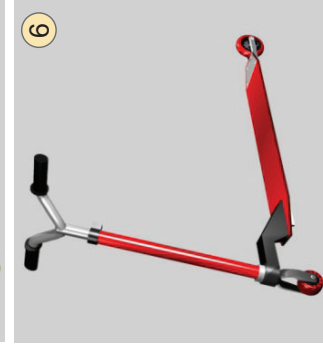

scooters with micro front wheels, **except** the ones with tilt front

Send

Mum

Text me what scooter you want.....

I don't like **any** of the yellow scooters **except** the ones with Micro front wheels! xxx

Send

Danny P

I'm going to Fast Track soon - which scooter do you want?

I like **neither** straight front bars **nor** maxi wheels on scooters. Thanks again!

Send

Find the Scooter - scooter catalogue

New range scooters

Choose from:

- Micro or maxi front wheel
- Straight or tilted front bar
- Four handle bar choices:
 - T-shaped
 - V-shaped
 - Wave shaped
 - Drop handles

Find the Scooter - answers

Dad

Hey I'm at the shop, which scooter do you want?