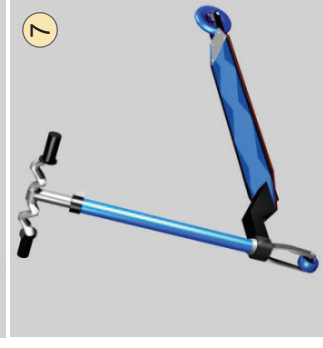

scooters with micro front wheels, **except** the ones with tilt front

Send

Mum

Text me what scooter you want.....

I don't like **any** of the yellow scooters **except** the ones with Micro front wheels! xxx

Send

Danny P

I'm going to Fast Track soon - which scooter do you want?

I like **neither** straight front bars **nor** maxi wheels on scooters. Thanks again!

Send

Find the Scooter - scooter catalogue

New range scooters

Choose from:

- Micro or maxi front wheel
- Straight or tilted front bar
- Four handle bar choices:
 - T-shaped
 - V-shaped
 - Wave shaped
 - Drop handles

Find the Scooter - answers

Dad

Hey I'm at the shop, which scooter do you want?