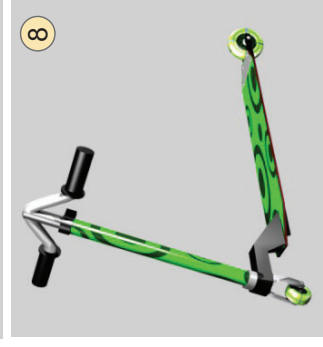

scooters with micro front wheels, **except** the ones with tilt front

Send

Mum

Text me what scooter you want.....

I don't like **any** of the yellow scooters **except** the ones with Micro front wheels! xxx

Send

Danny P

I'm going to Fast Track soon - which scooter do you want?

I like **neither** straight front bars **nor** maxi wheels on scooters. Thanks again!

Send

Find the Scooter - scooter catalogue

New range scooters

Choose from:

- Micro or maxi front wheel
- Straight or tilted front bar
- Four handle bar choices:
 - T-shaped
 - V-shaped
 - Wave shaped
 - Drop handles

Find the Scooter - answers

Dad

Hey I'm at the shop, which scooter do you want?