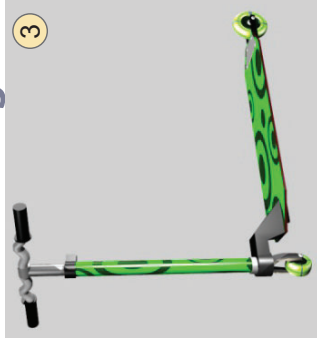

scooters with micro front wheels, **except** the ones with tilt front

Send

Mum

Text me what scooter you want.....

I don't like **any** of the yellow scooters **except** the ones with Micro front wheels! xxx

Send

Danny P

I'm going to Fast Track soon - which scooter do you want?

I like **neither** straight front bars **nor** maxi wheels on scooters. Thanks again!

Send

Find the Scooter - scooter catalogue

New range scooters

Choose from:

- Micro or maxi front wheel
- Straight or tilted front bar
- Four handle bar choices:
 - T-shaped
 - V-shaped
 - Wave shaped
 - Drop handles

Find the Scooter - answers

Dad

Hey I'm at the shop, which scooter do you want?