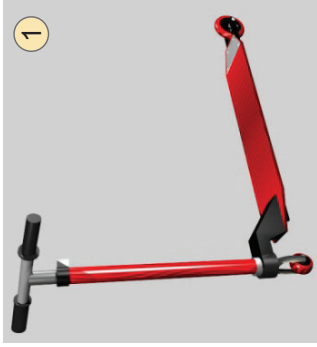

scooters with micro front wheels, **except** the ones with tilt front

Send

Mum

Text me what scooter you want.....

I don't like **any** of the yellow scooters **except** the ones with Micro front wheels! xxx

Send

Danny P

I'm going to Fast Track soon - which scooter do you want?

I like **neither** straight front bars **nor** maxi wheels on scooters. Thanks again!

Send

Find the Scooter - scooter catalogue

New range scooters

Choose from:

- Micro or maxi front wheel
- Straight or tilted front bar
- Four handle bar choices:
 - T-shaped
 - V-shaped
 - Wave shaped
 - Drop handles

Find the Scooter - answers

Dad

Hey I'm at the shop, which scooter do you want?